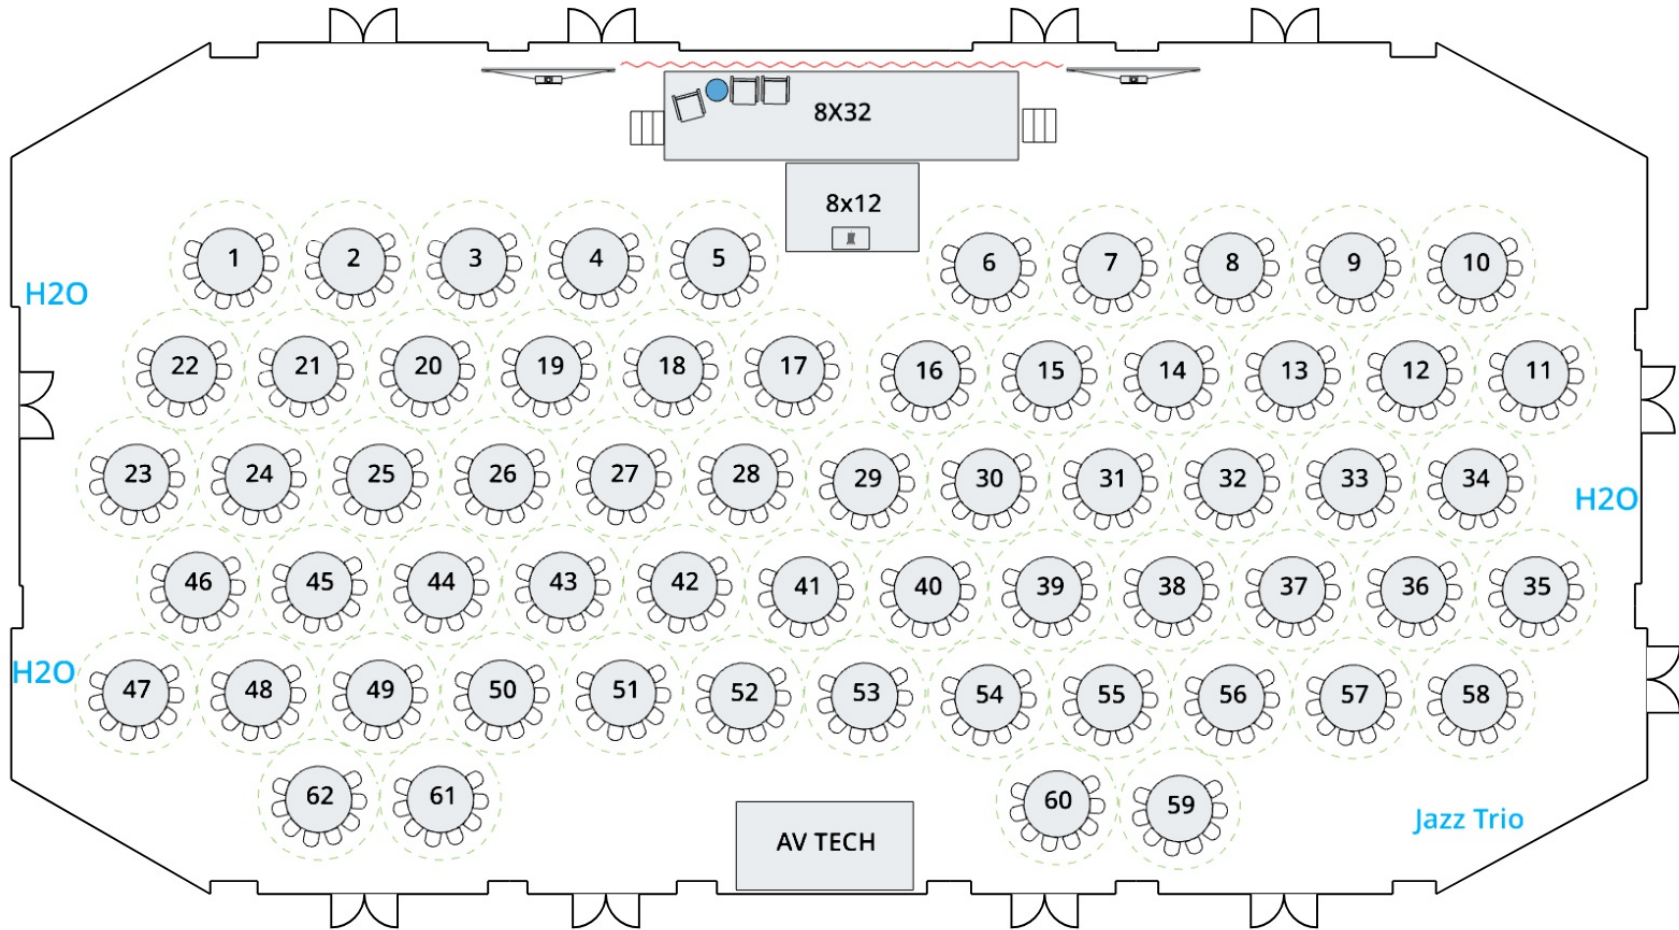

REVISED 3/4/26

3 - Soft Chairs from Mesa Verde Foyer
1 - Side Table

10 Feet